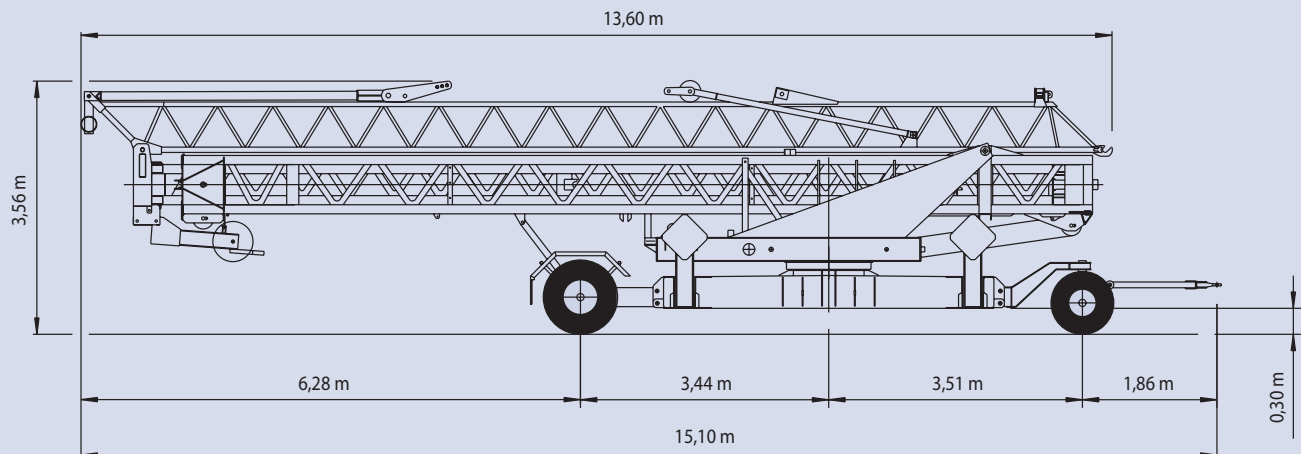

Transport / Transport / Transport / Trasporto